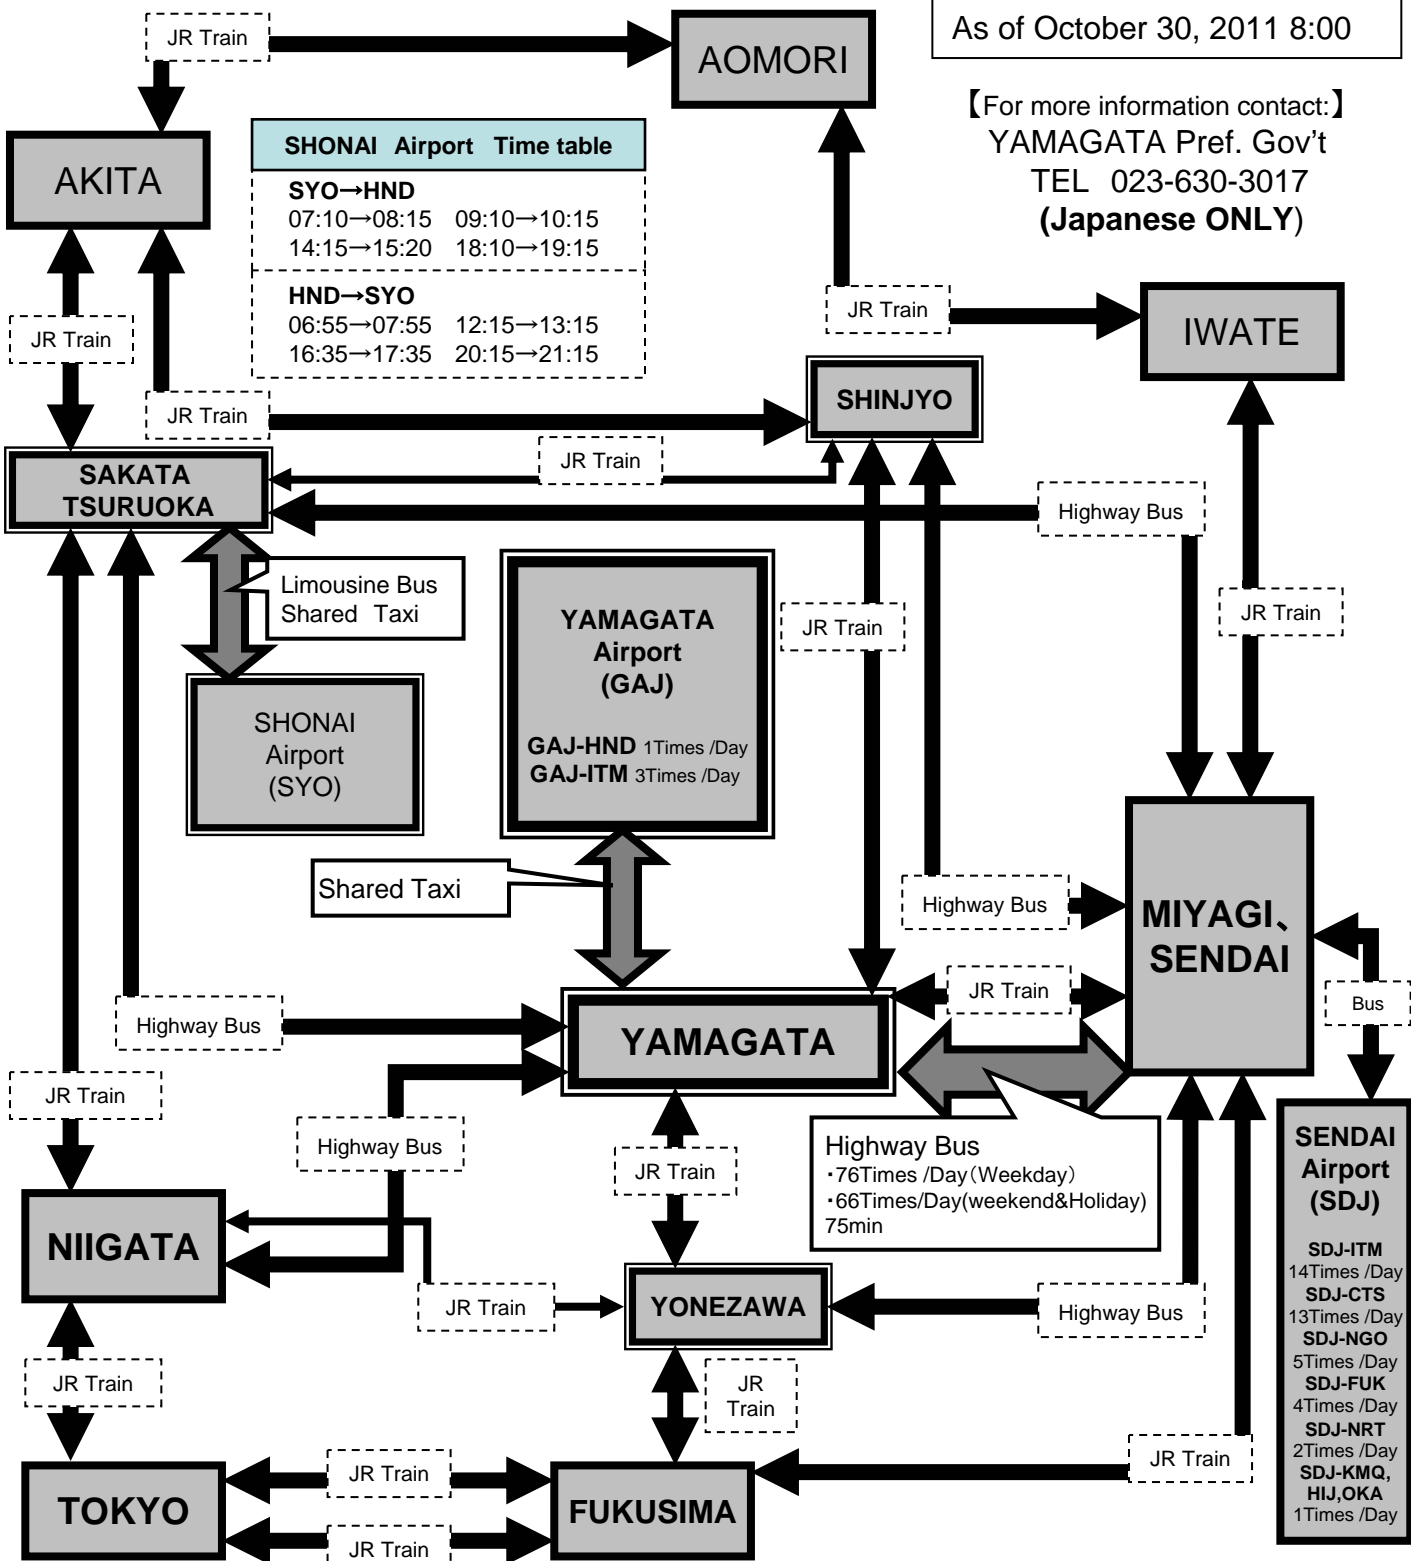

# Public Transportation Network among SENDAI, TOKYO, OSAKA, NIIGATA

As of October 30, 2011 8:00

【For more information contact:】  
YAMAGATA Pref. Gov't  
TEL 023-630-3017  
(Japanese ONLY)

**SHONAI Airport Time table**

|                |             |
|----------------|-------------|
| <b>SYO→HND</b> |             |
| 07:10→08:15    | 09:10→10:15 |
| 14:15→15:20    | 18:10→19:15 |
| <b>HND→SYO</b> |             |
| 06:55→07:55    | 12:15→13:15 |
| 16:35→17:35    | 20:15→21:15 |

**YAMAGATA Airport (GAJ)**

|         |             |
|---------|-------------|
| GAJ-HND | 1Times /Day |
| GAJ-ITM | 3Times /Day |

**SENDAI Airport (SDJ)**

|                   |              |
|-------------------|--------------|
| SDJ-ITM           | 14Times /Day |
| SDJ-CTS           | 13Times /Day |
| SDJ-NGO           | 5Times /Day  |
| SDJ-FUK           | 4Times /Day  |
| SDJ-NRT           | 2Times /Day  |
| SDJ-KMQ, HIJ, OKA | 1Times /Day  |

**There is a route where it operates besides this. Schedule and availability is subject to change.**

**YAMAGATA Airport Time table**

|   |   |   |   |
|---|---|---|---|
| <b>GAJ→HND</b><br>12:40→13:45 (JAL1254) | <b>HND→GAJ</b><br>14:20→15:25 (JAL1259) | <b>GAJ→ITM</b><br>09:10→10:35 (JAL2234)<br>15:50→17:15 (JAL2236)<br>17:45→19:10 (JAL2238) | <b>ITM→GAJ</b><br>07:15→08:30 (JAL2233)<br>10:55→12:10 (JAL2235)<br>16:00→17:15 (JAL2237) |
|---|---|---|---|